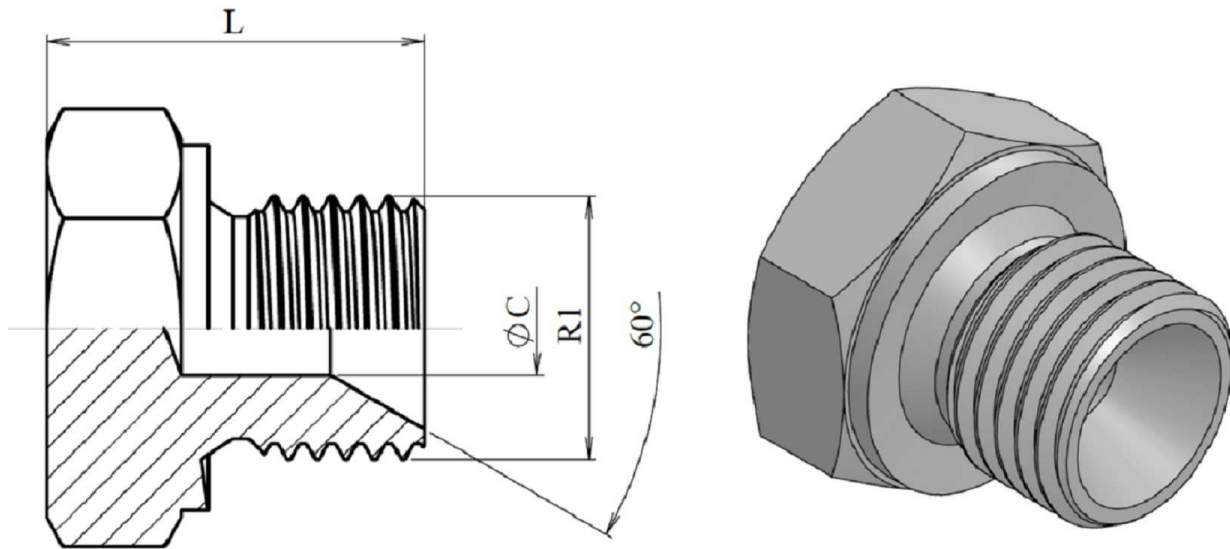

BSP hexagonal male plug (60°)

Carbon steel

1/1

Part nº	R1	L	HEX 1	ØC
A107002	1/8" BSP	14	14	3,5
A107004	1/4" BSP	19	17	6
A107004H19	1/4" BSP	19	19	6
A107006	3/8" BSP	21	22	8
A107008	1/2" BSP	24,5	27	11
A107010	5/8" BSP	22	27	14
A107012	3/4" BSP	26,5	32	16
A107016	1" BSP	32	41	22
A107020	1"1/4 BSP	33	50	28,5
A107024	1"1/2 BSP	36	55	33
A107032	2" BSP	35	70	46